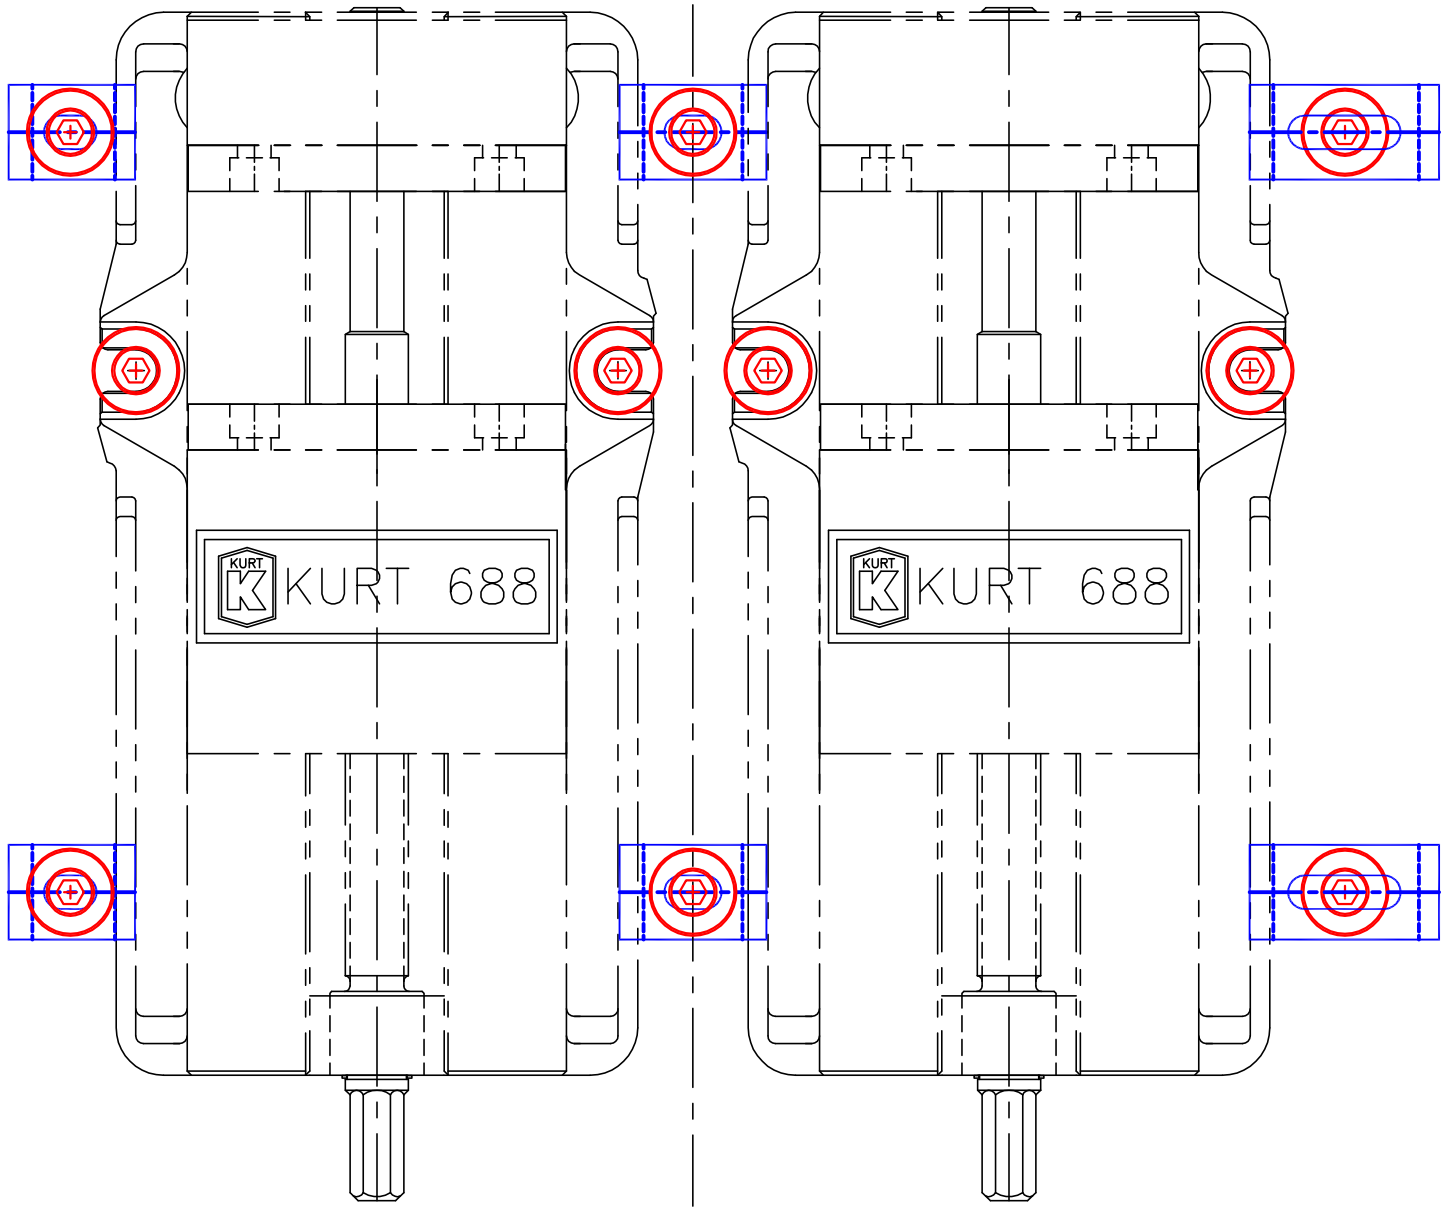

## KURT VISE CLAMP STRAPS Tech. Sheet #5

E (SEE TECH. SHEET #4)